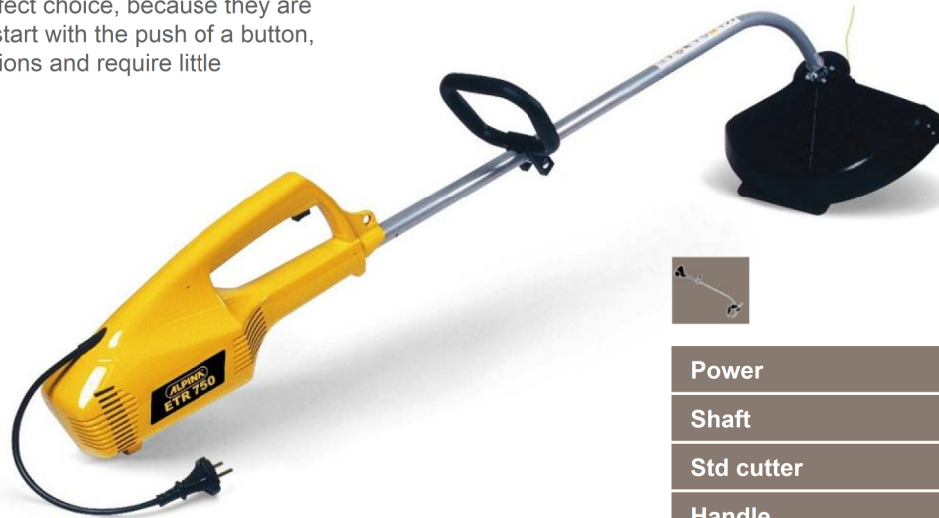

ETR 750

Electric Trimmers

For homeowners with a small garden, Alpina plug-in electric trimmers are a perfect choice, because they are extremely light and quiet, start with the push of a button, produce no exhaust emissions and require little maintenance.

Power	700 W
Shaft	25 mm
Std cutter	TAP & GO
Handle	LOOP
Weight	5.0 Kg